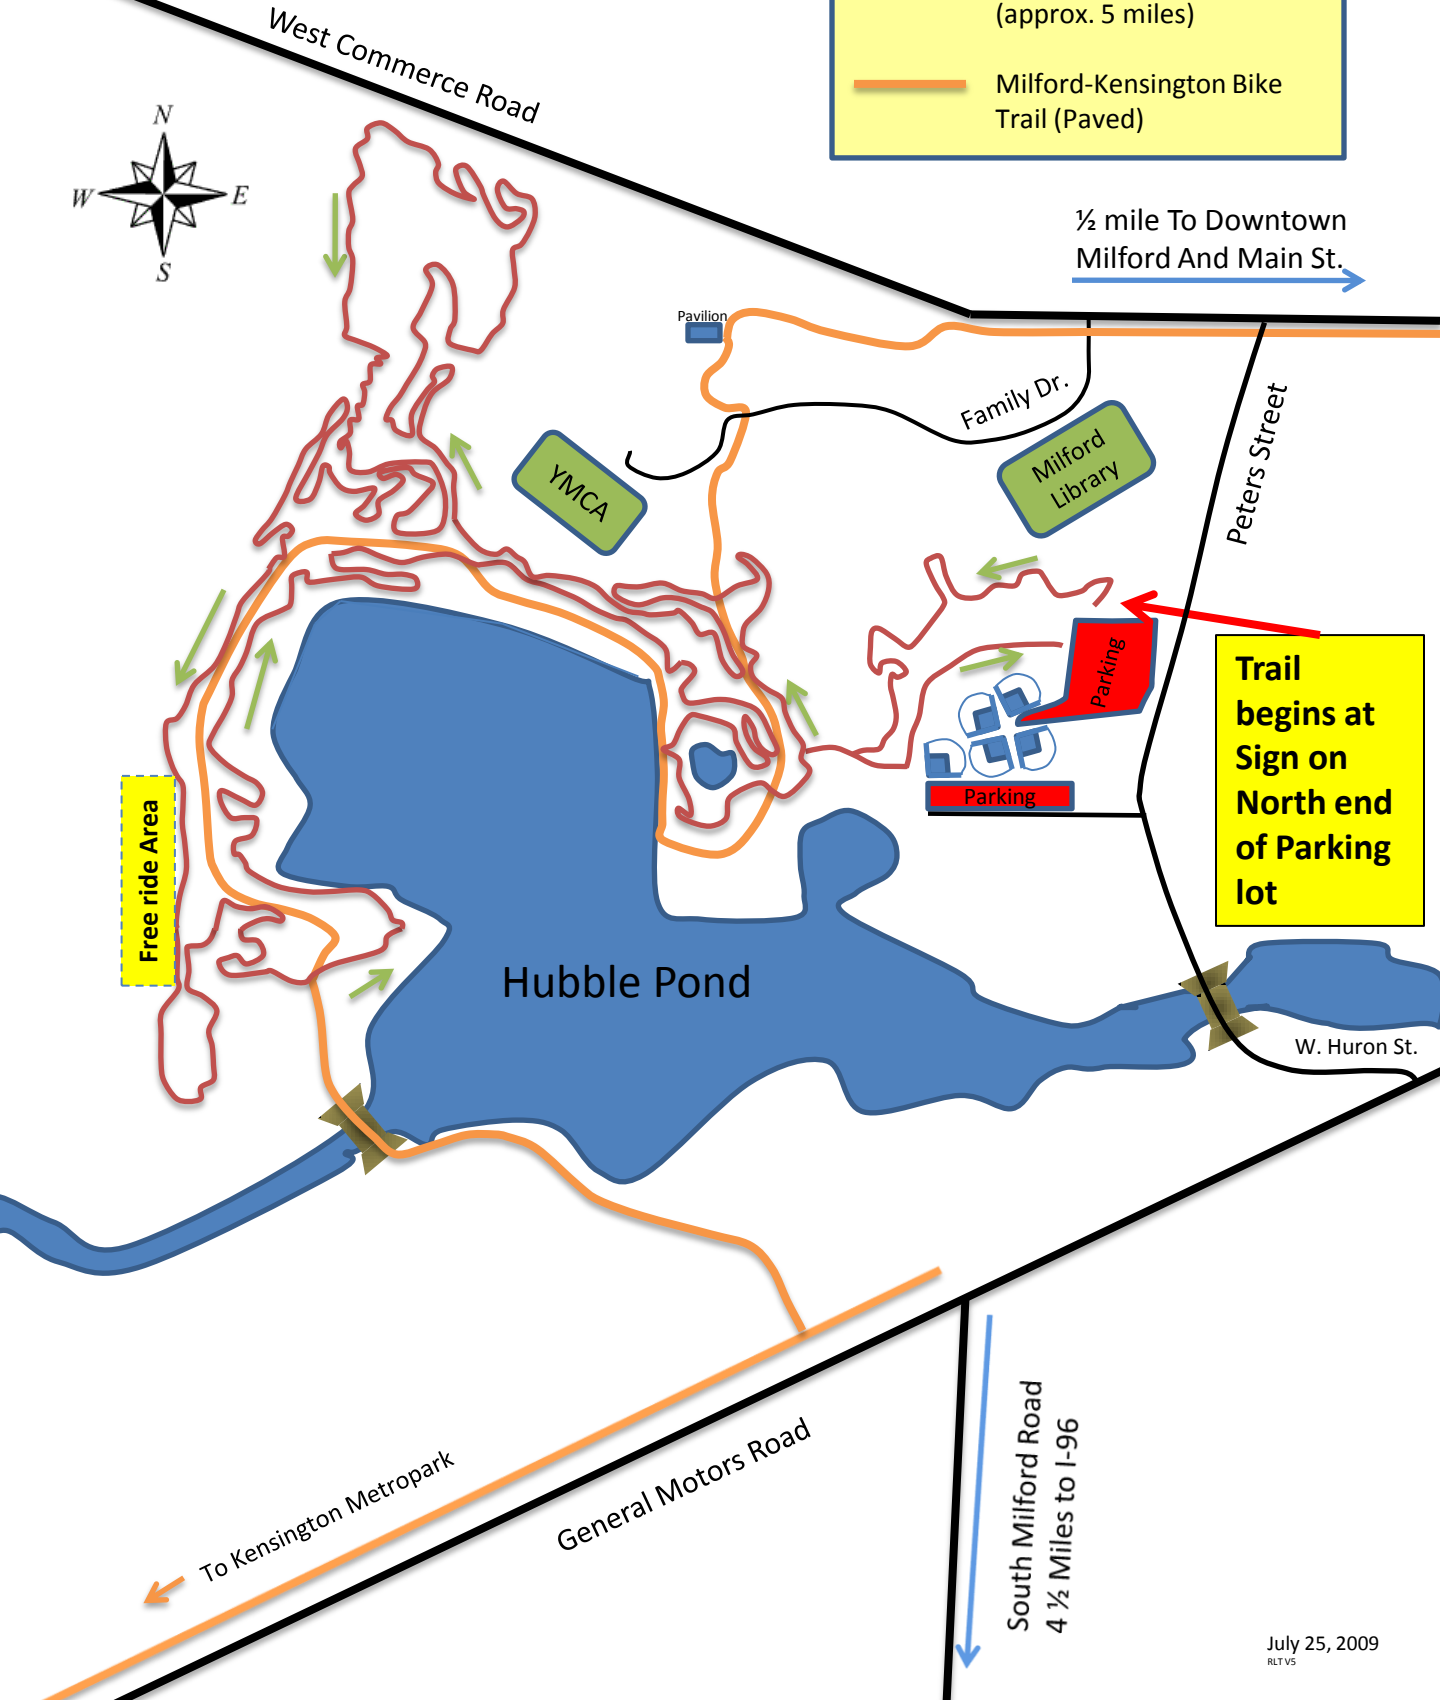

Milford Mountain Bike Trail

 Milford Mountain Bike Trail (approx. 5 miles)
 Milford-Kensington Bike Trail (Paved)

Trail begins at Sign on North end of Parking lot

Free ride Area